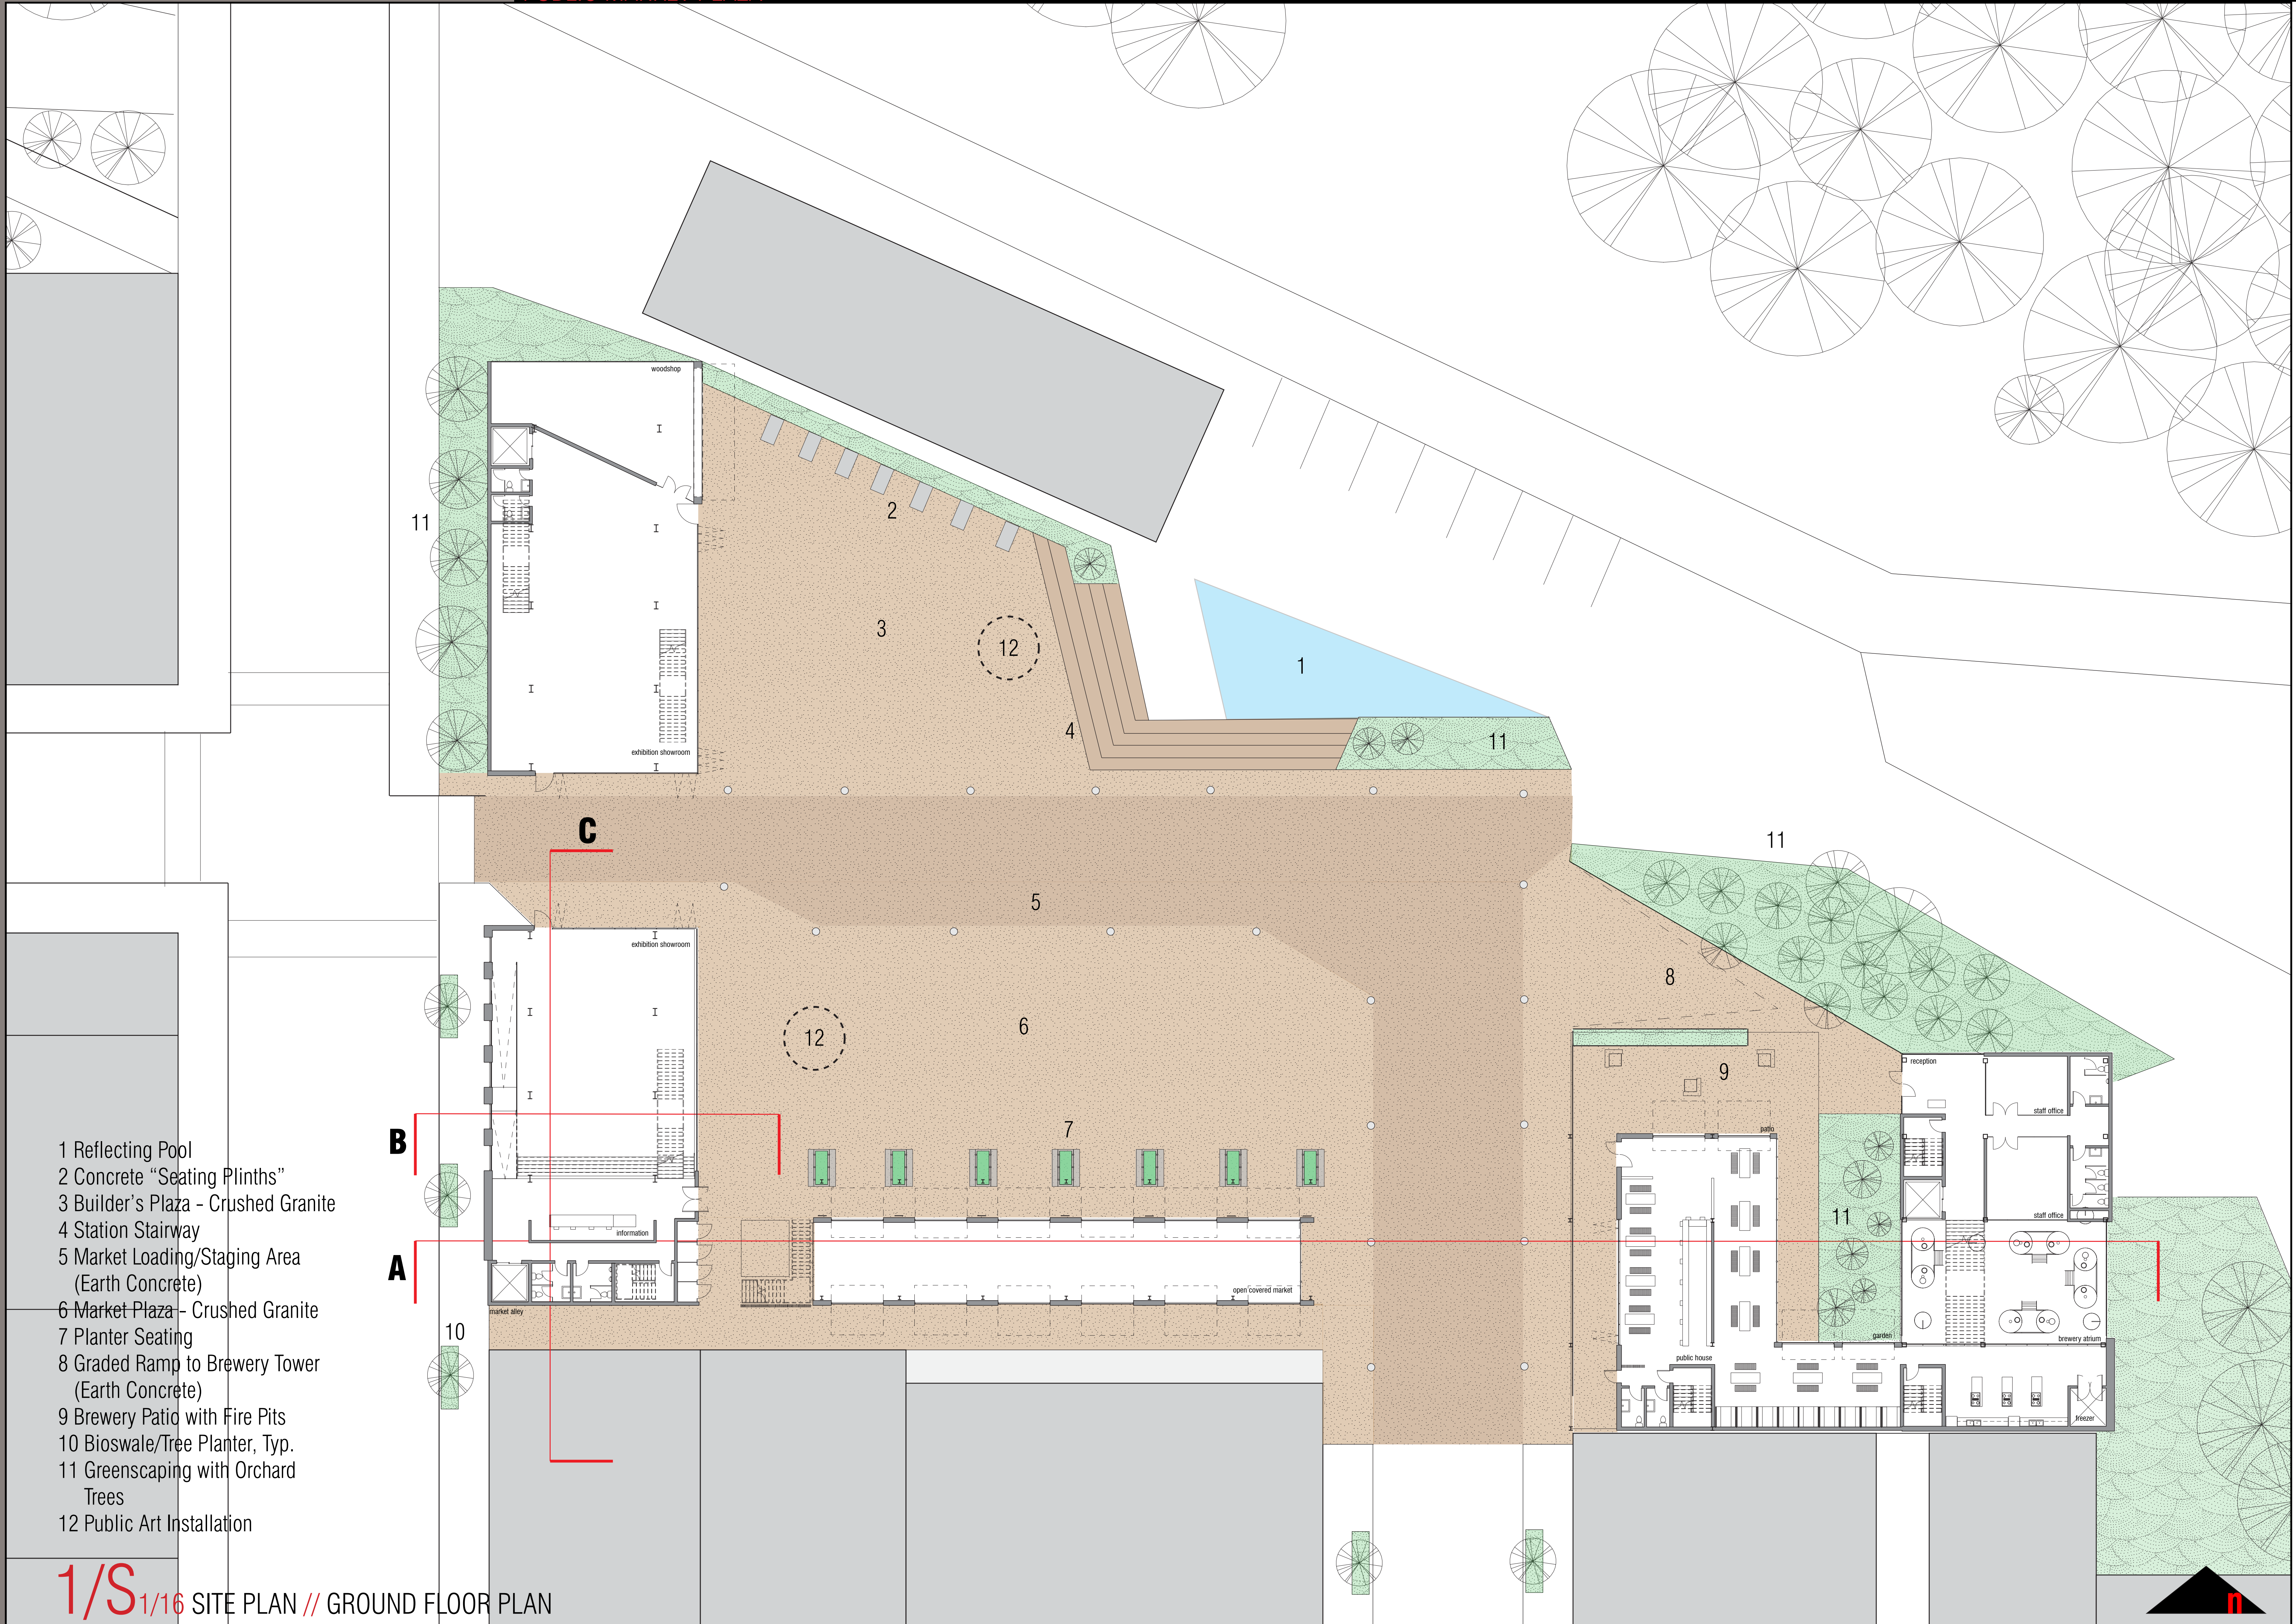

HOOD RIVER MAKER'S MARKET

PUBLIC MARKET PLAZA

AERIAL VIEW // DOWNTOWN HOOD RIVER

2ND STREET APPROACH // EXISTING CONDITION

GORGE VIEW // LACK OF URBAN EDGES

HOOD RIVER HOTEL // HISTORIC BACKDROP

TOWER LOCATION // EXISTING CONDITION

MAKER'S 1 & MARKET BY NIGHT