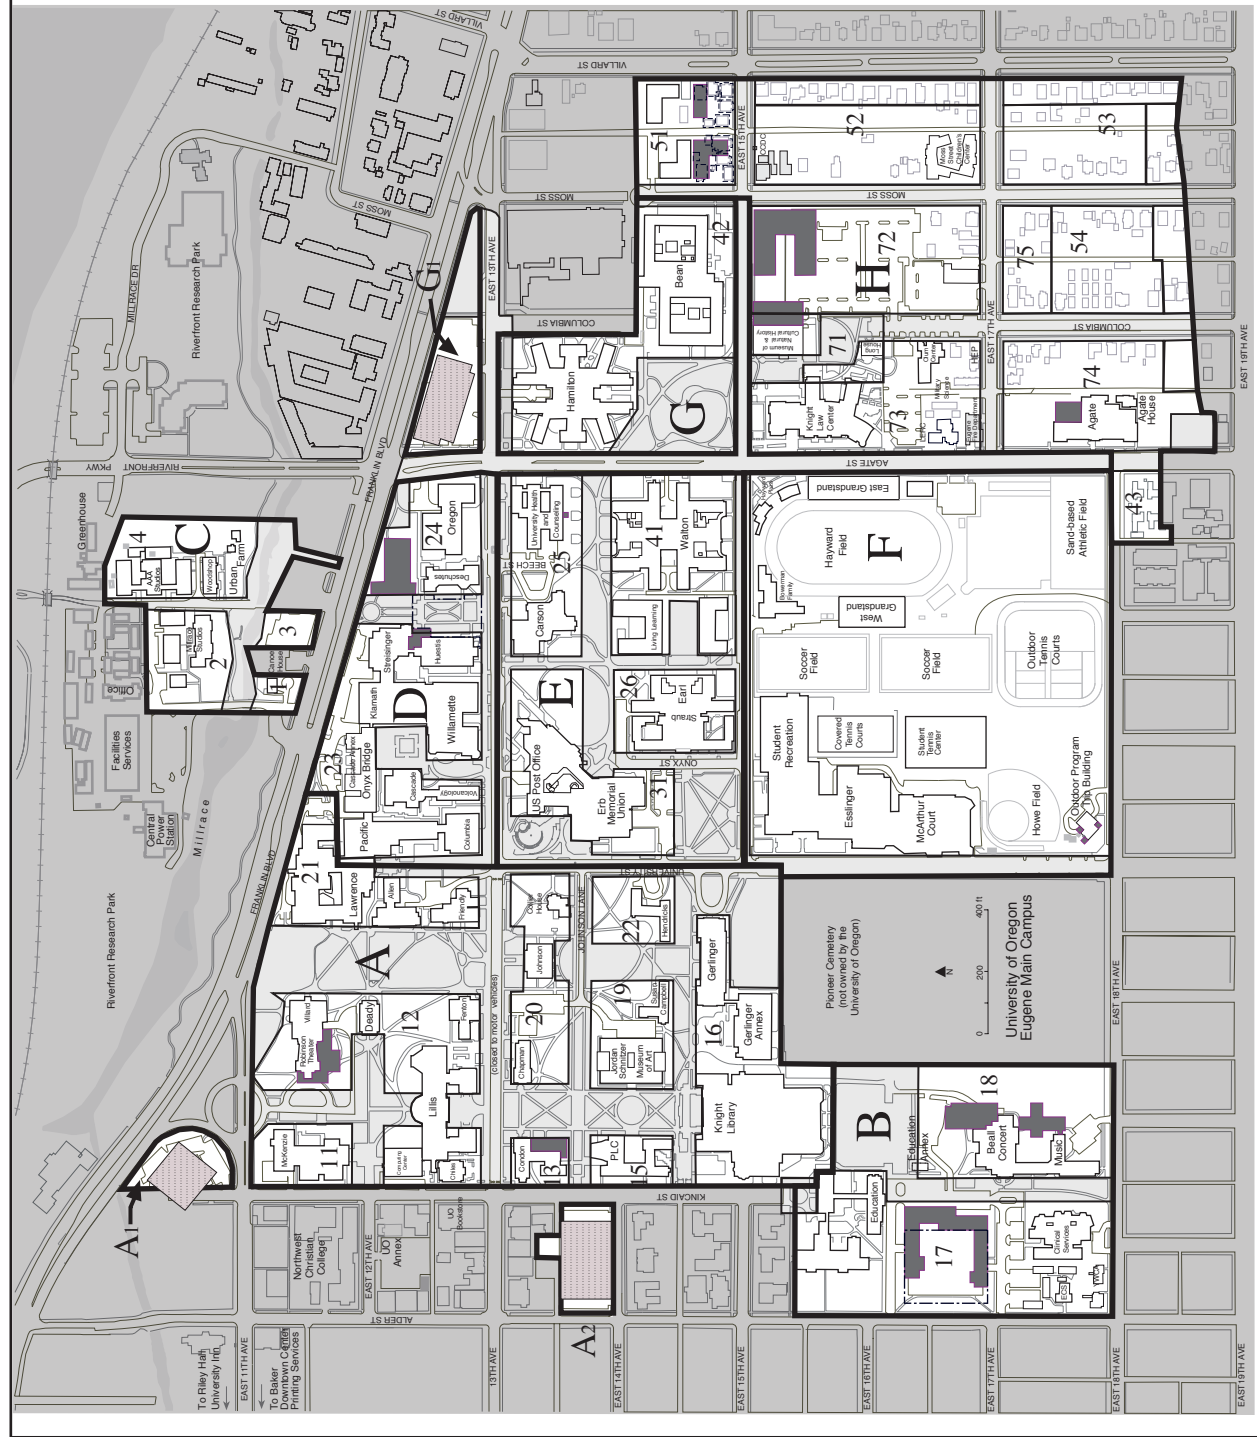

University of Oregon EUGENE

BIENNIAL CAPACITY PLAN (2006-2007)

Map 1: Campus Development Opportunities

Previously Authorized Projects
(2001, 2003 and 2005 Legislation) and
Proposed Development (2007-09 Biennia)

-  Previously Authorized Projects (2001, 2003 and 2005 Legislation) and Proposed Development (2007-09 Biennia)
-  Existing Buildings
-  Parking Structure
-  Demolition / Relocation
-  Underground Structure

BIENNIAL CAPACITY PLAN