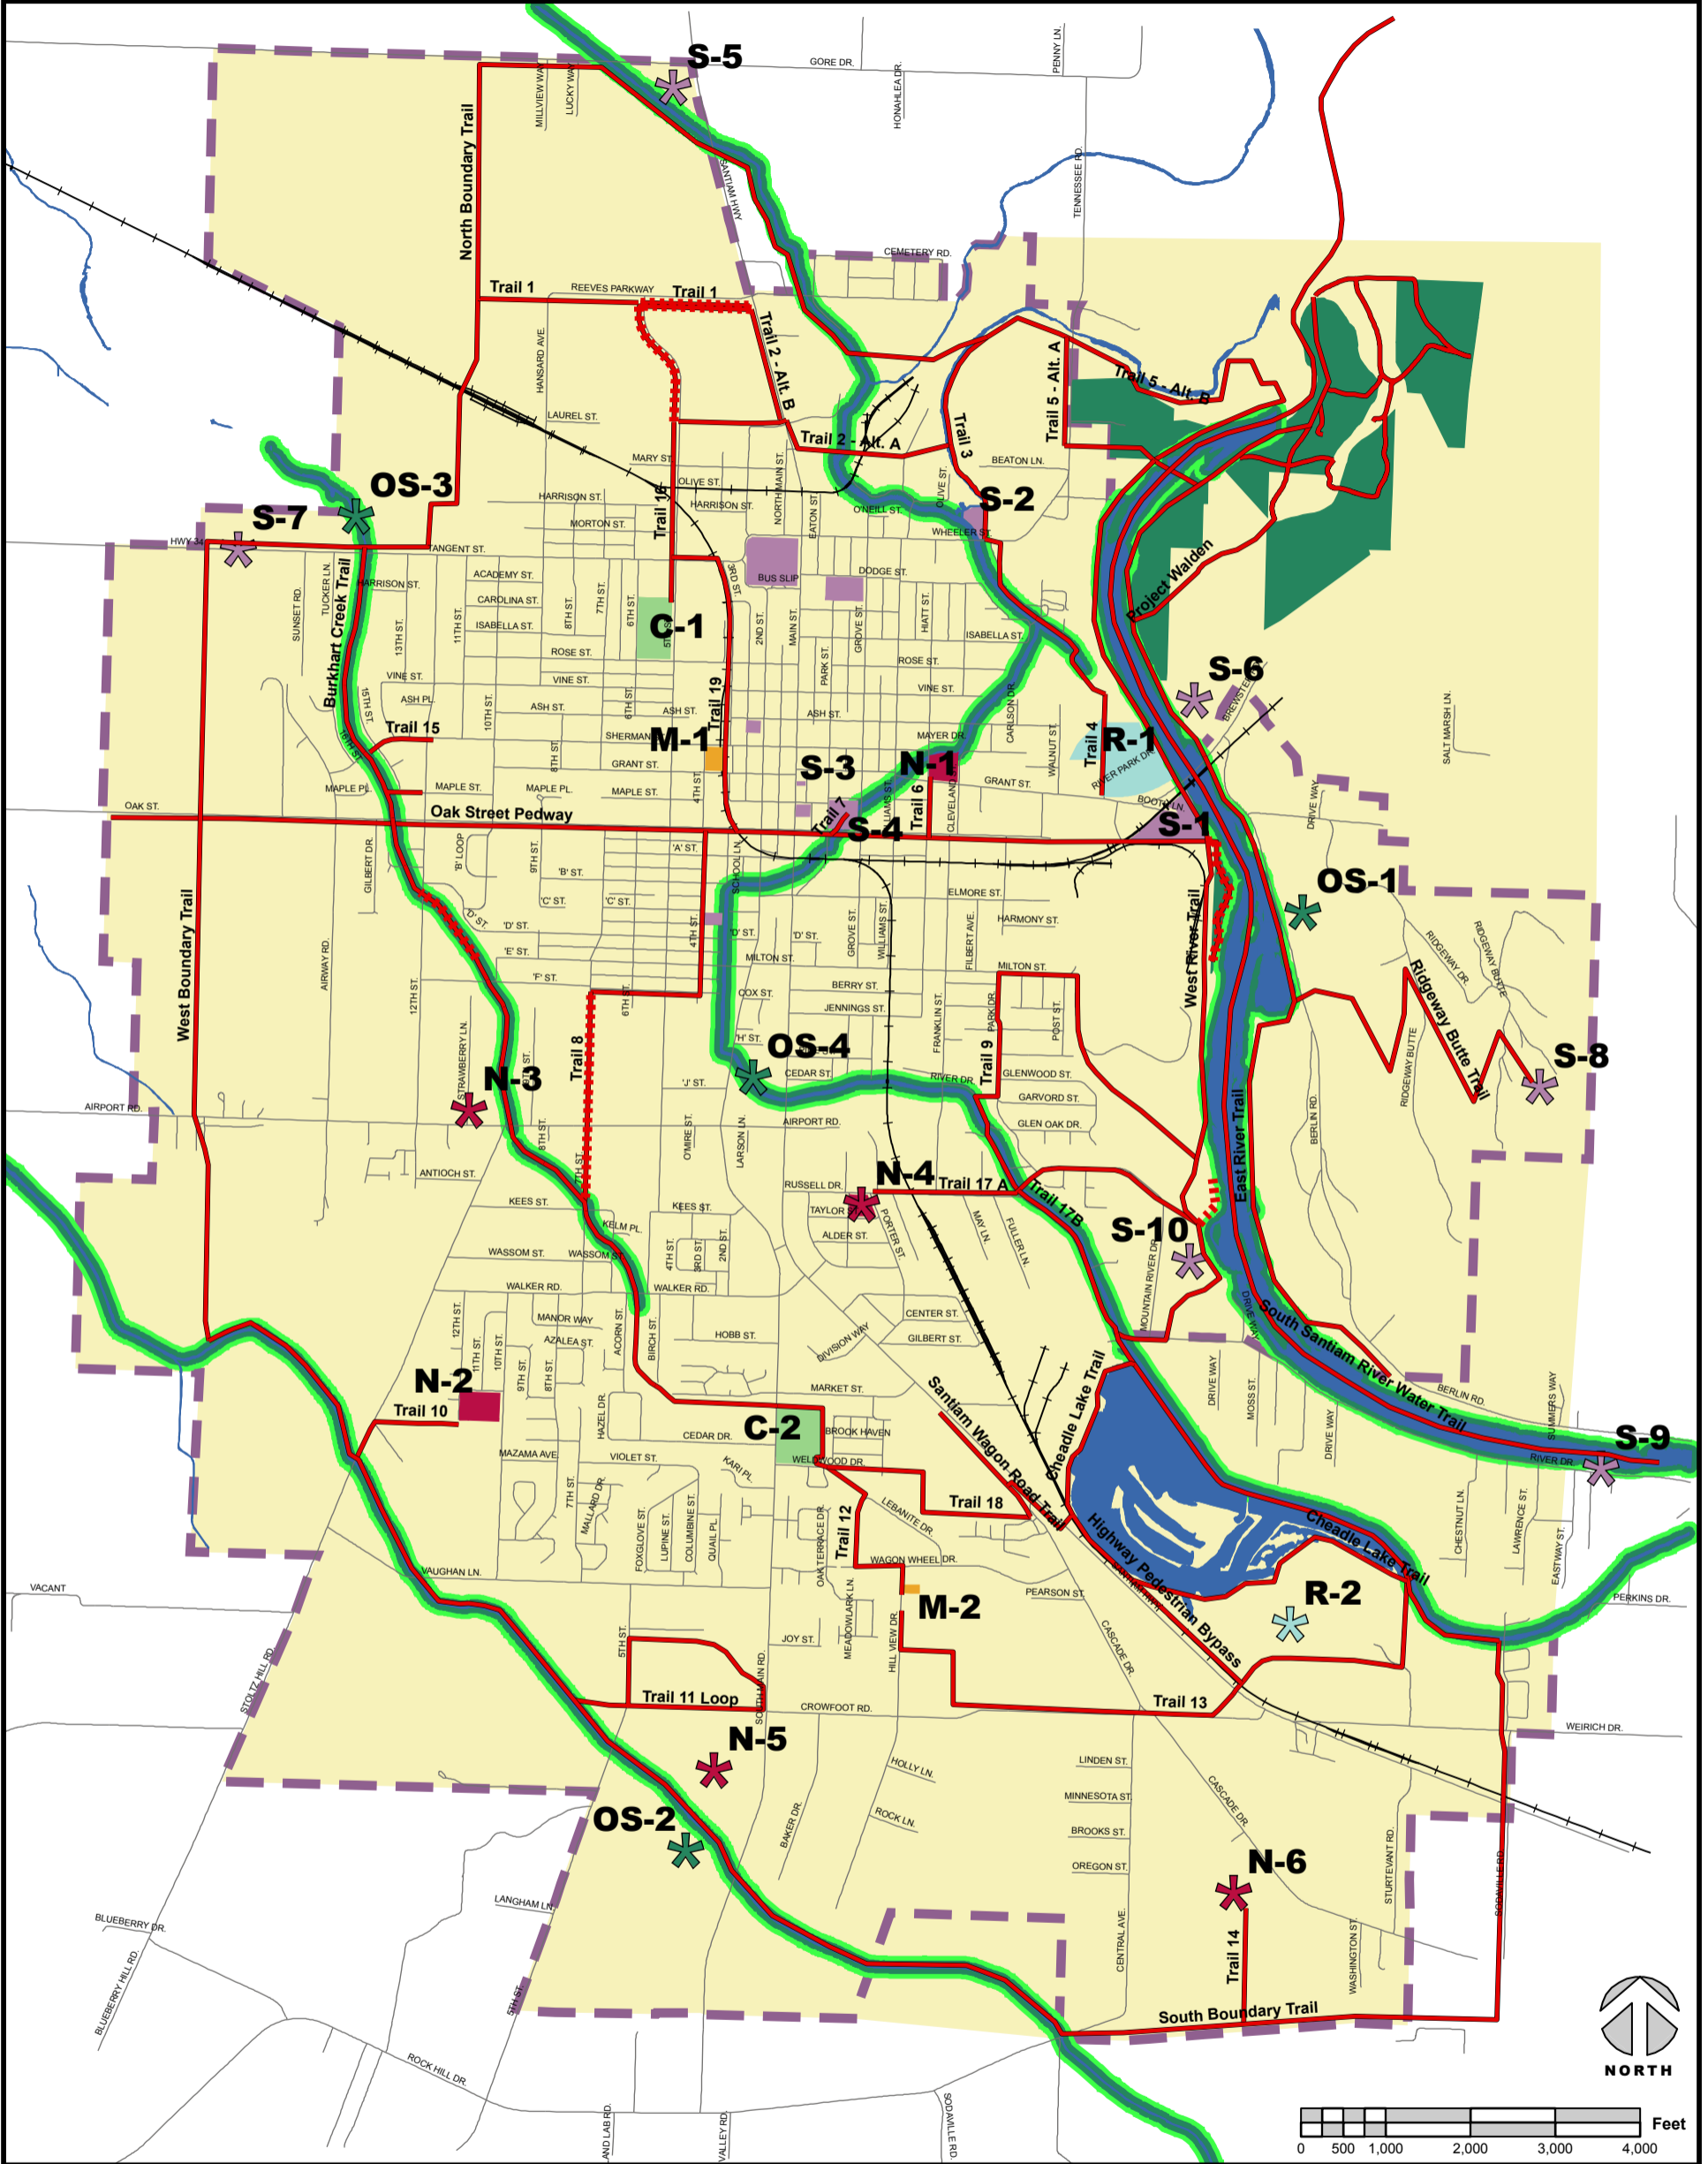

CITY OF LEBANON COMPREHENSIVE PARKS MASTER PLAN Parks System Map

Existing Parks (by classification)

- M - Mini Parks
- N - Neighborhood Parks
- C - Community Parks
- R - Regional Parks
- OS - Open Space
- S - Special Use Areas

Proposed Parks

- M - Mini Parks
- N - Neighborhood Parks
- C - Community Parks
- R - Regional Parks
- OS - Open Space
- S - Special Use Areas

Legend

- Planning Area
- UGB
- Railroad
- Streets
- Existing Trails
- Proposed Trails
- Water
- Proposed Open Space Corridor