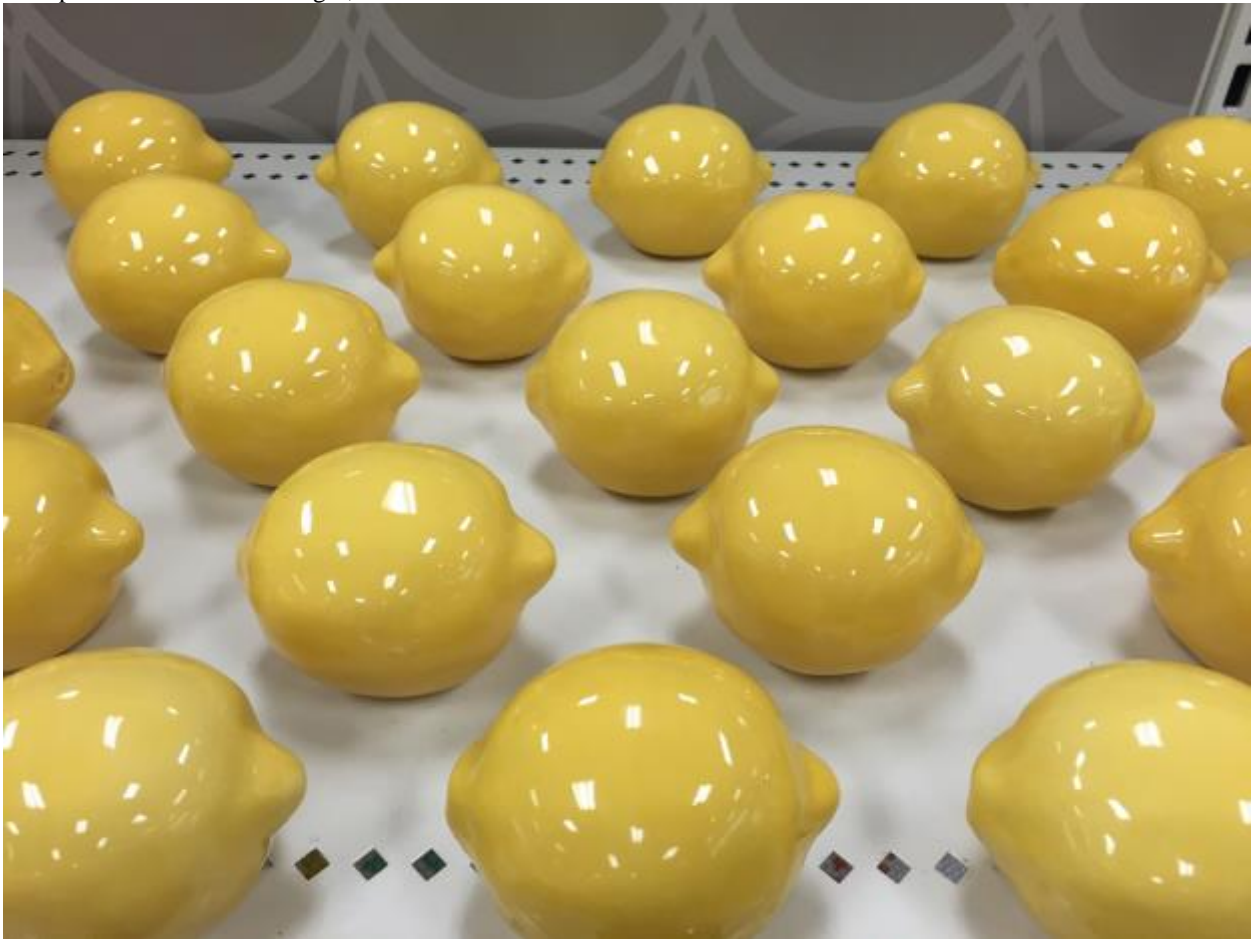

17. forever zen
2015
ceramic lemons
site specific installation - Target, USA