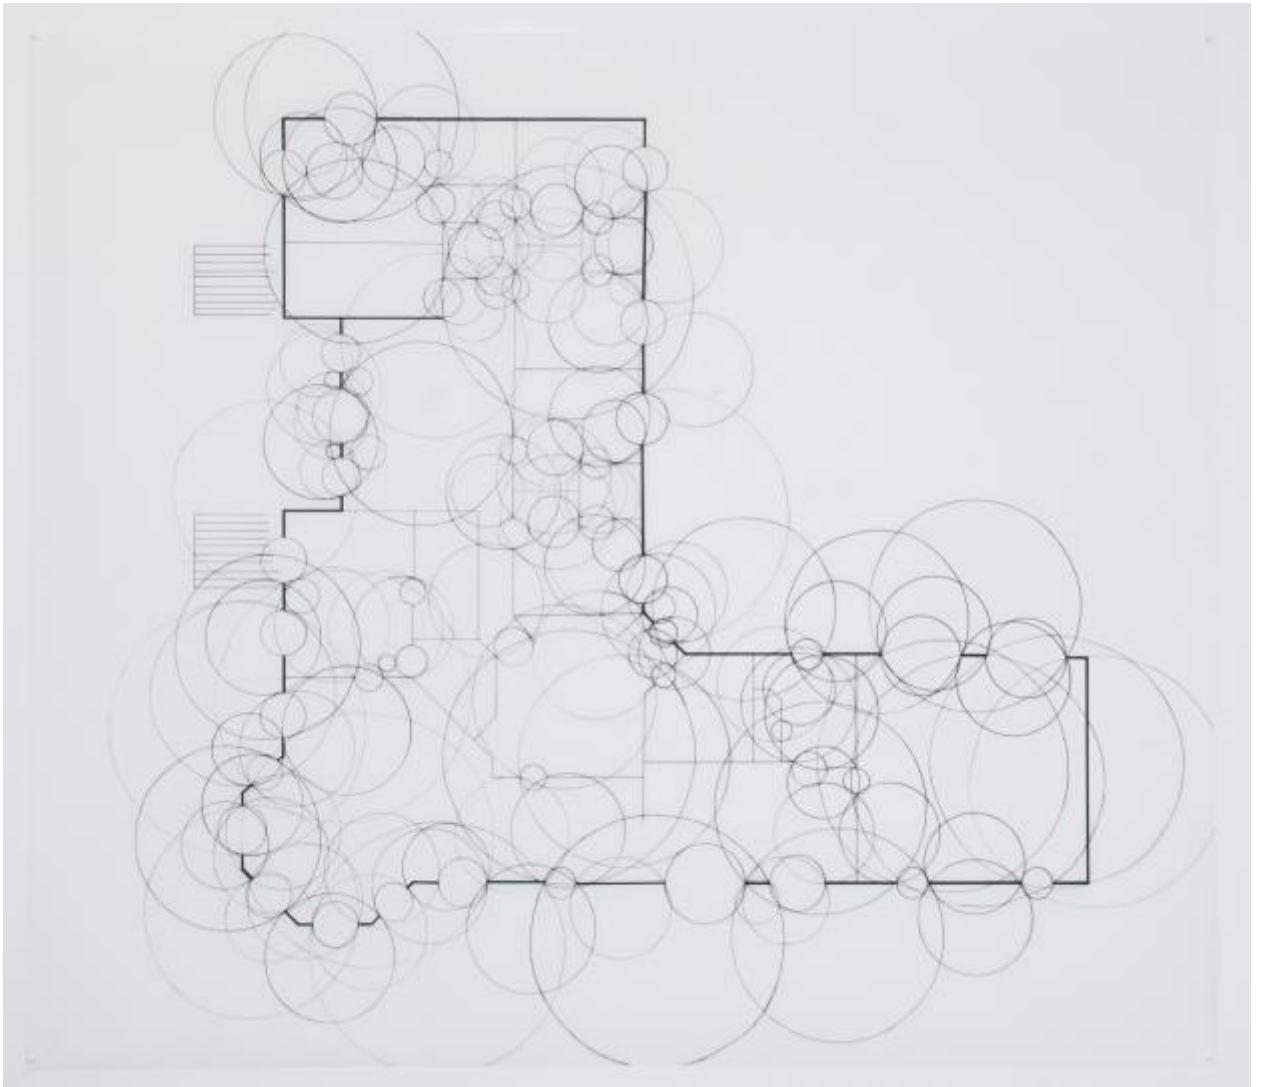

6. compass island (i)
  2016
  ink on vellum
  42" x 36"