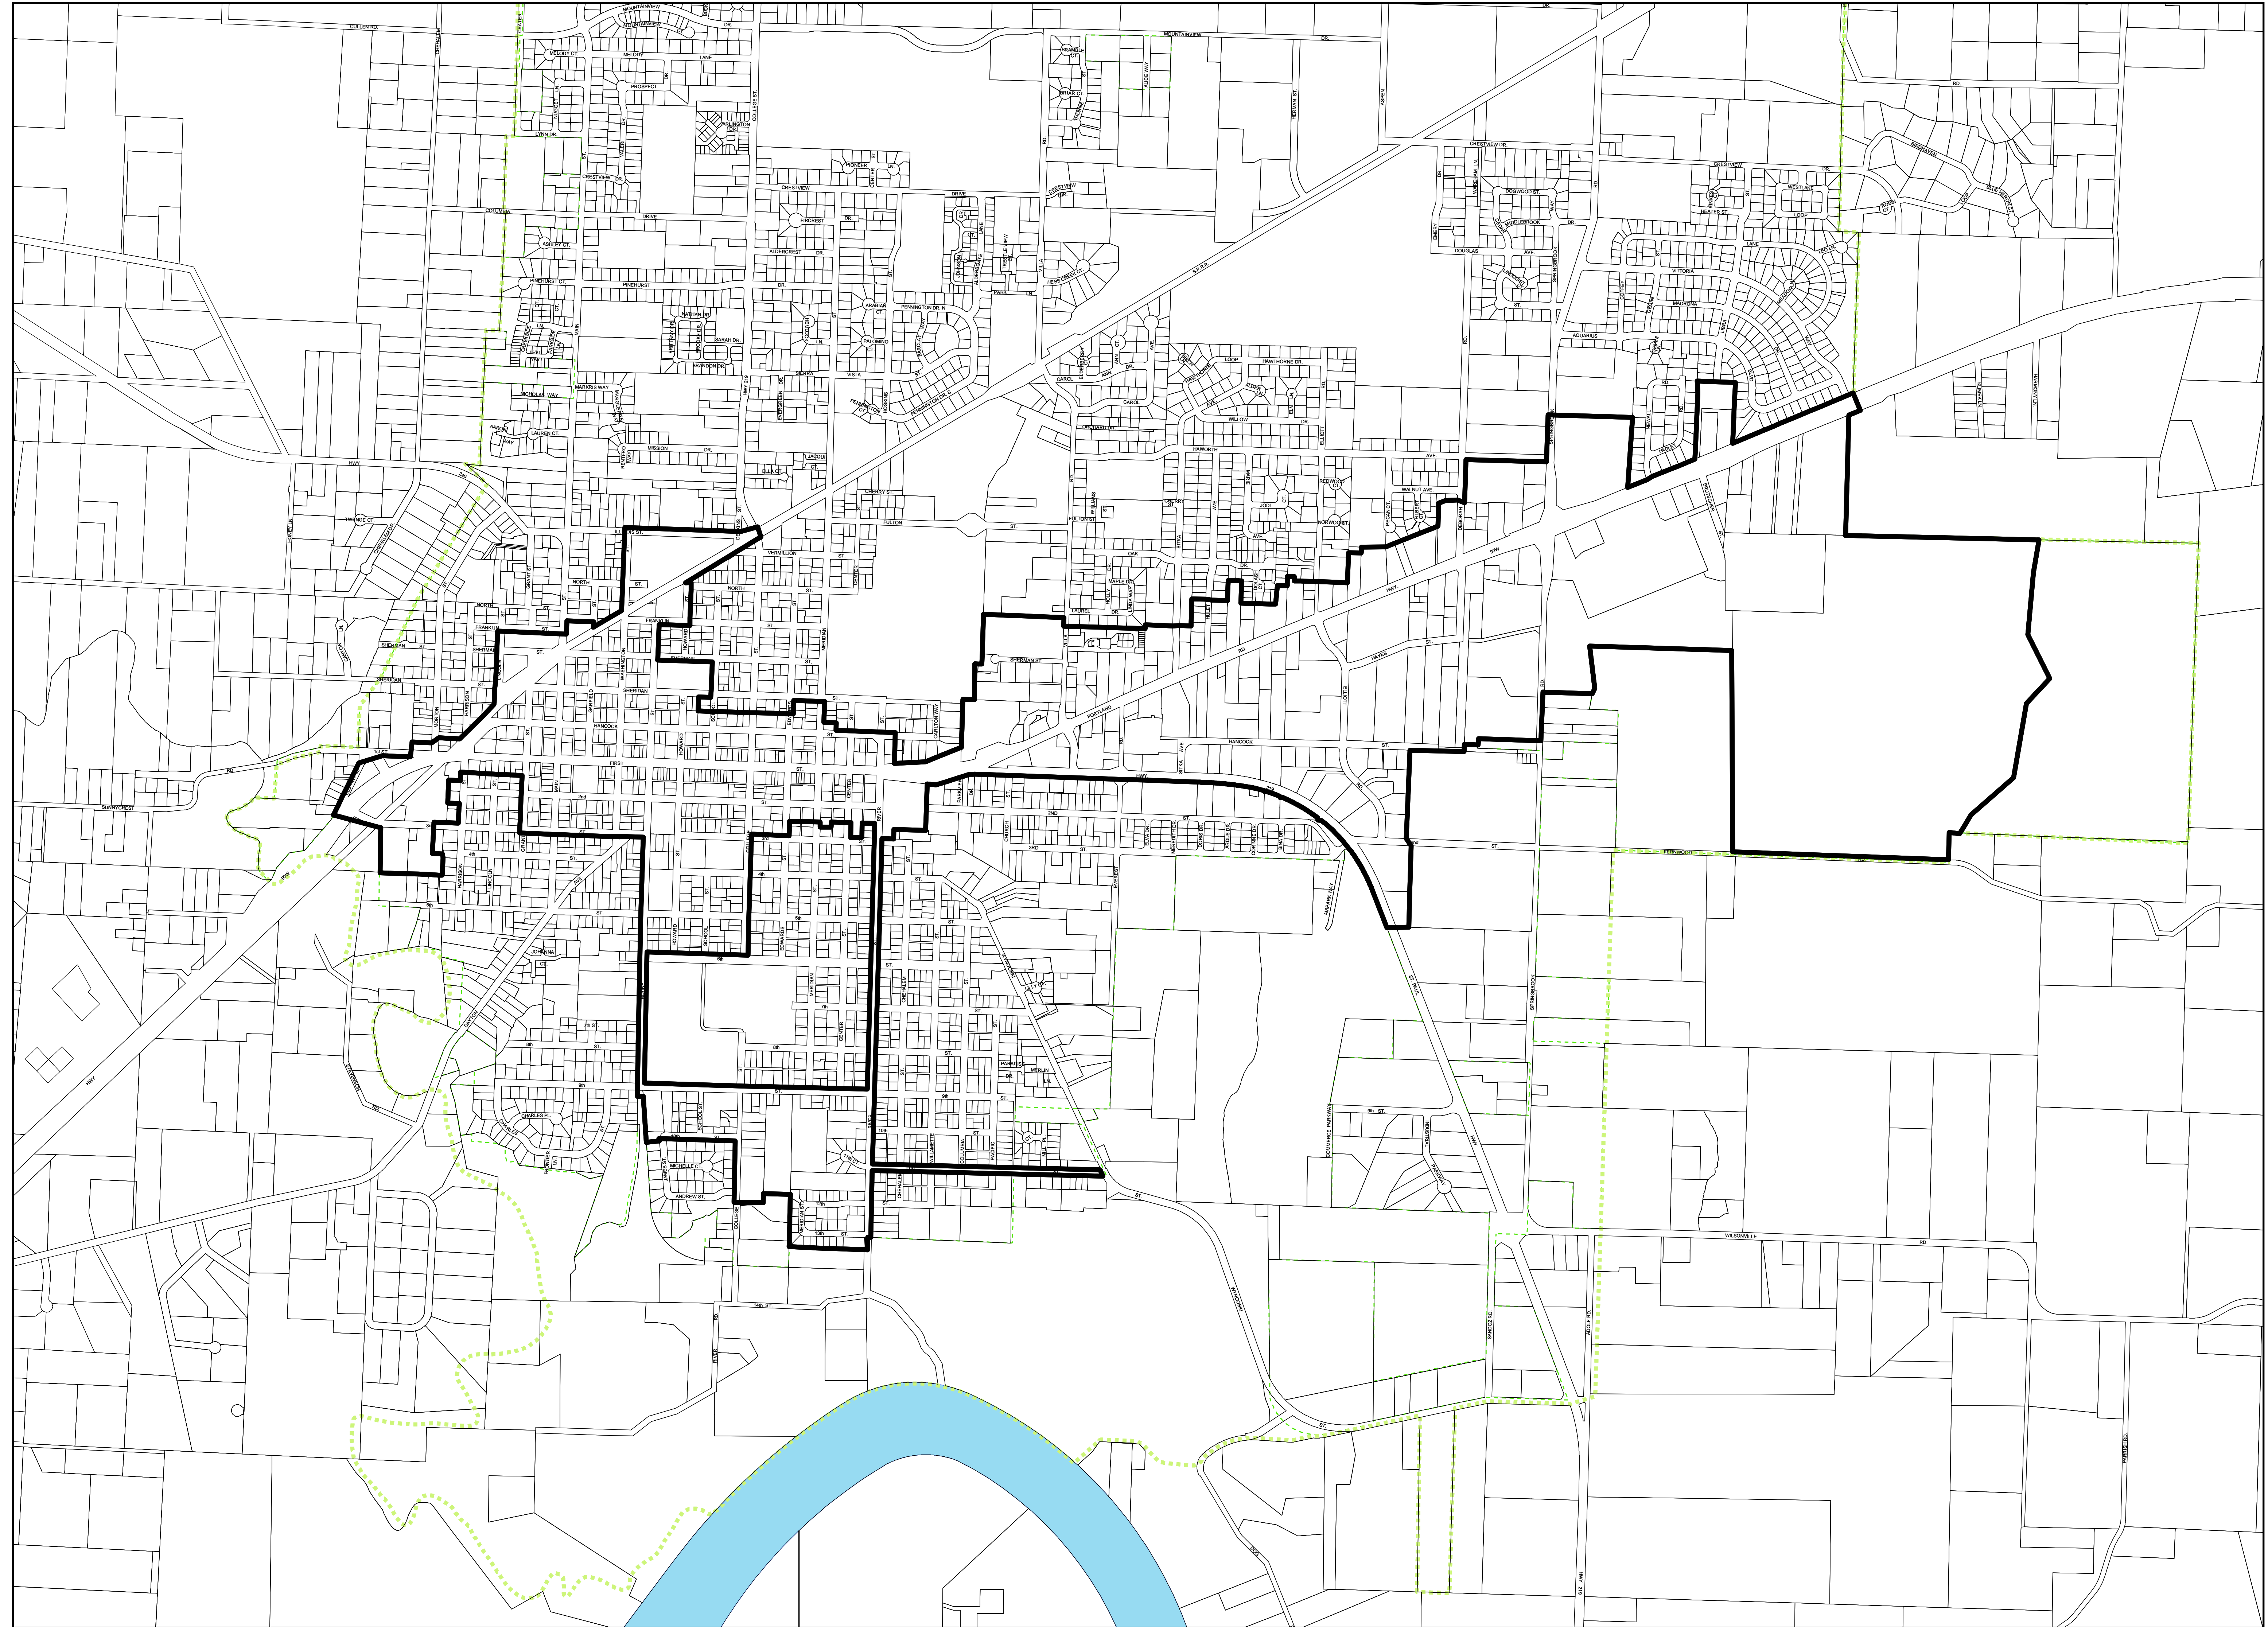

NEWBERG URBAN RENEWAL PLAN URBAN RENEWAL BOUNDARY

Exhibit 1
Plan

— Urban Renewal Boundary
- - - Urban Growth Boundary
... City Limits