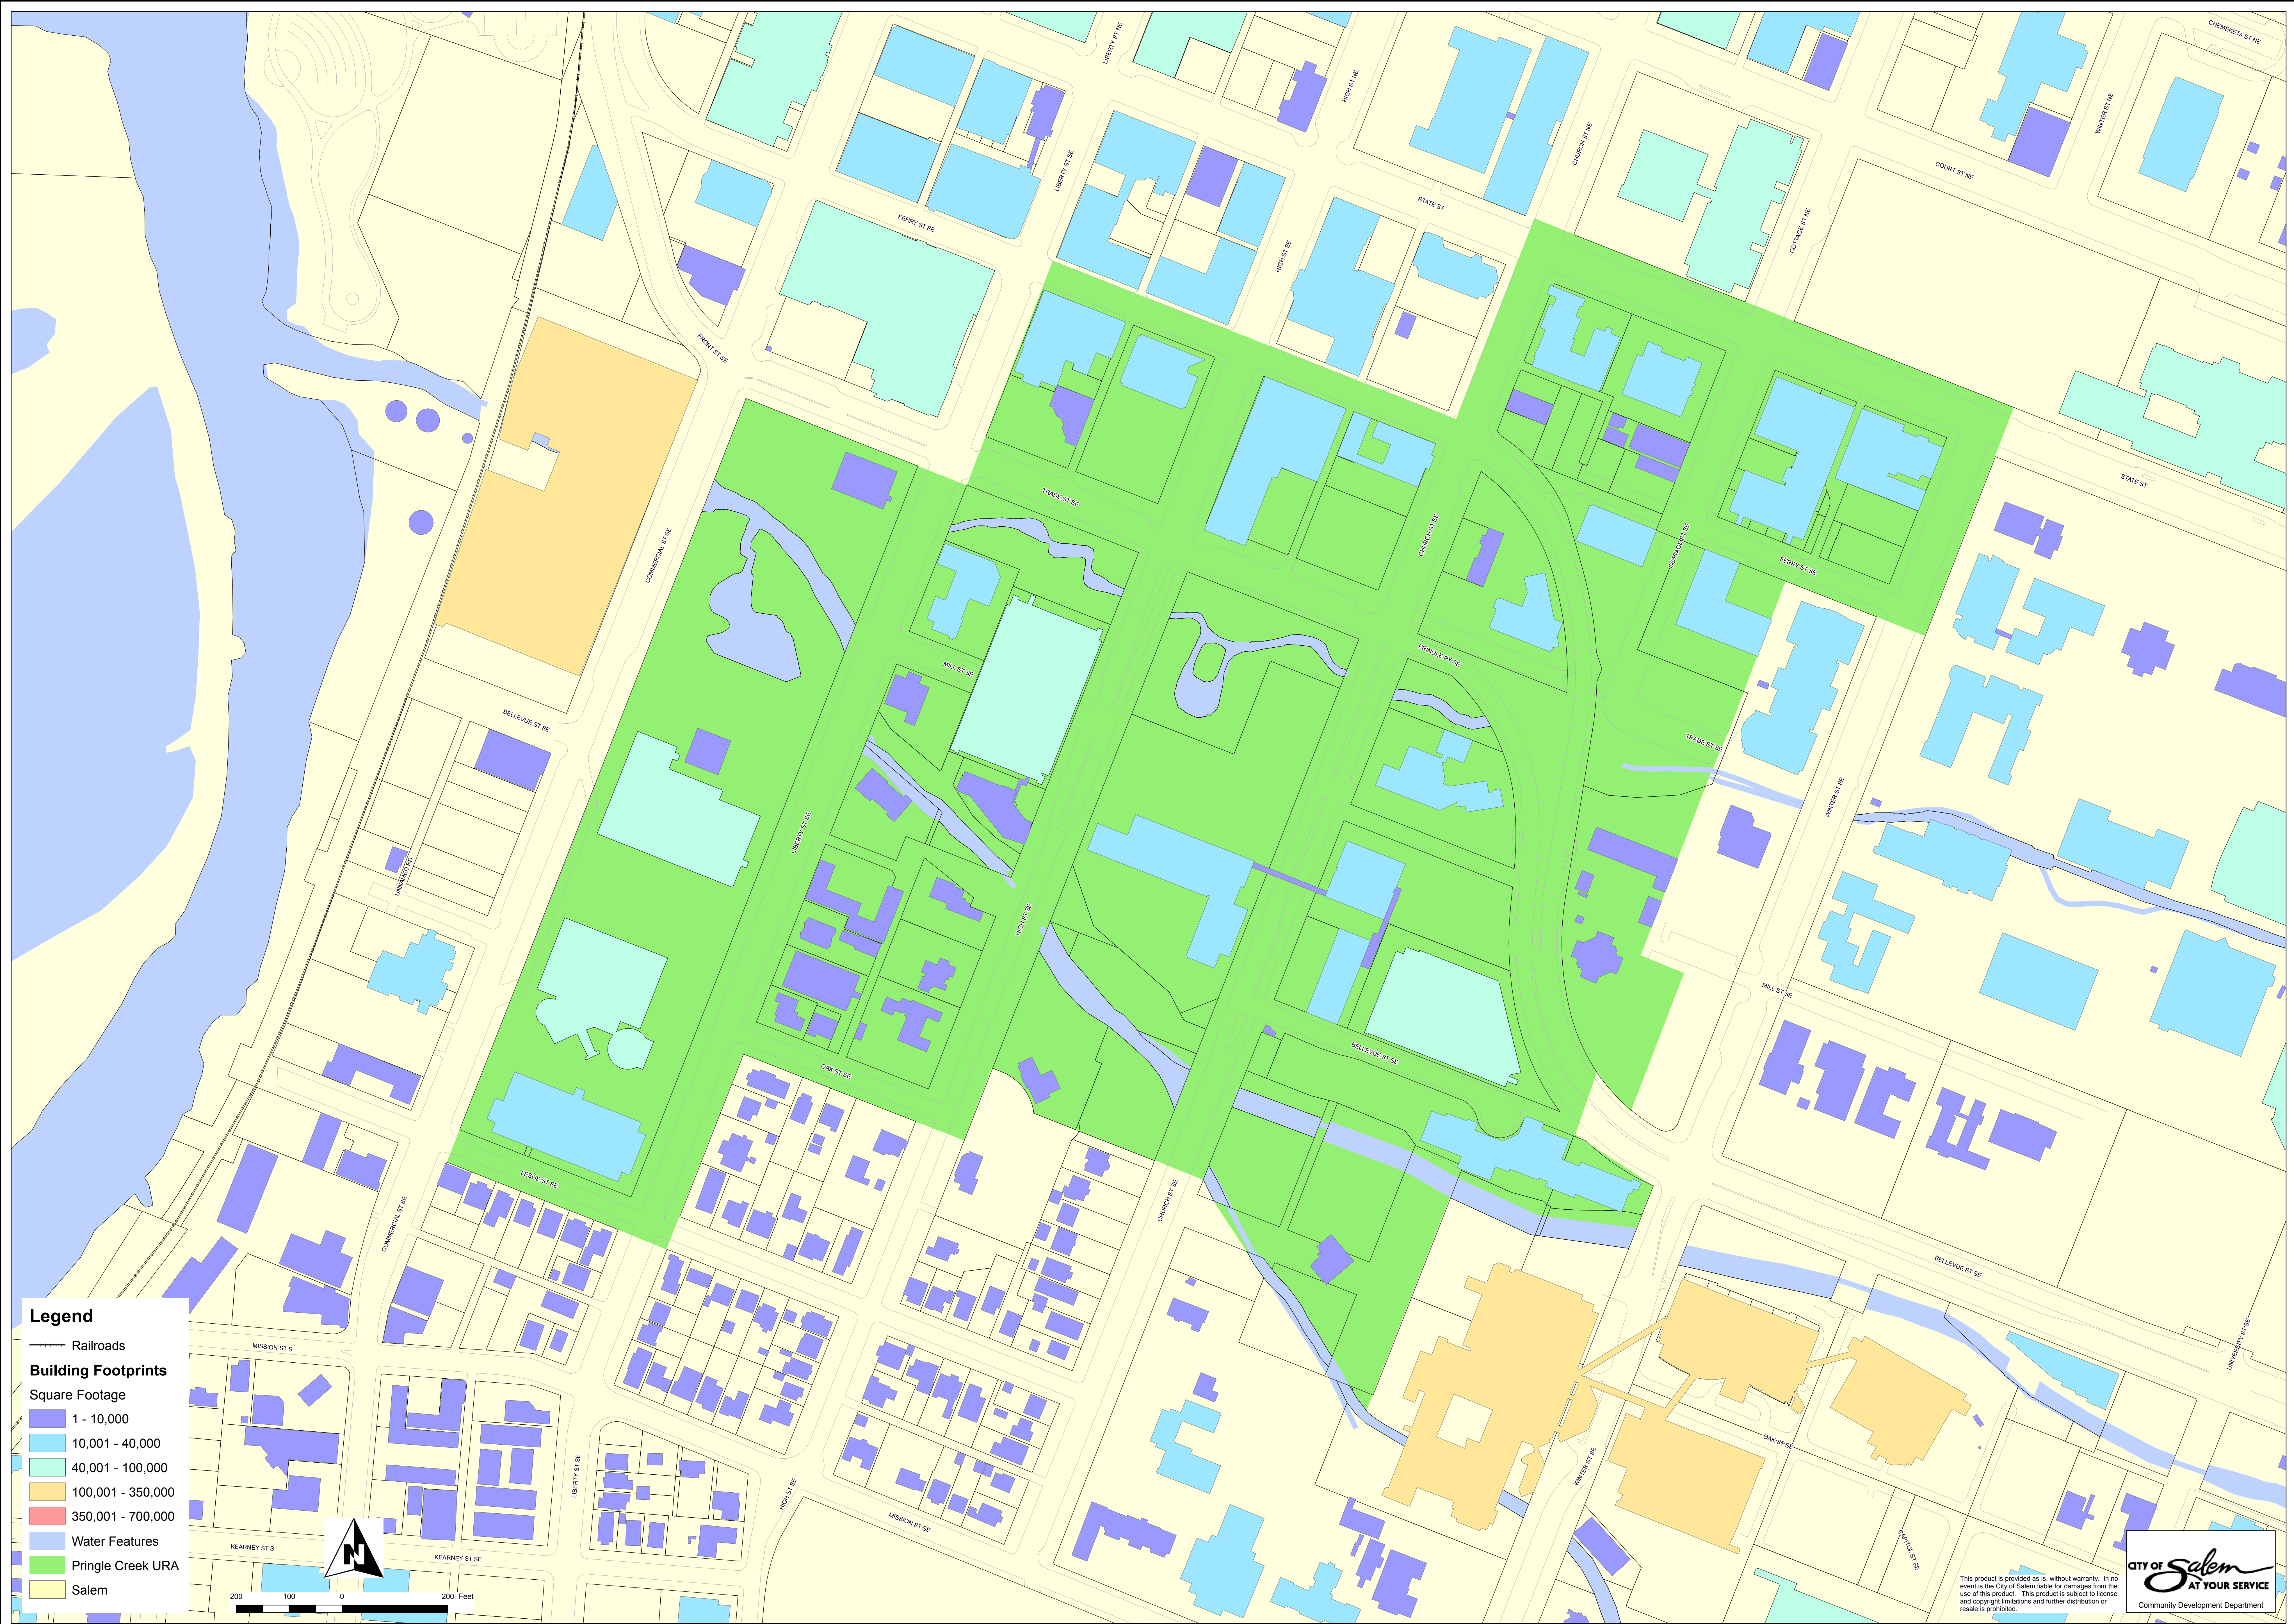

Pringle Creek Urban Renewal Area

City of Salem Urban Development Department